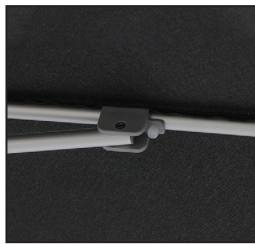

SQUARE 6'x6'

ITEM	SPECIFICATION
Size	6'x6' (2x2m)
Umbrella Diameter	9' (2.8m)
Height	8' (2.4m)
Shade Area	6.4 m2
Clearance	6' 49" (1.95m)
Fabric Weight	3.3lb (1.5kg)
Frame Weight	16lb (7kg)
Packing Box	7'6"x7"x7" (230x17x17cm)
Main Profile	1.5 inch diameter
Rib Bar	0.75 inch diameter
Framework	Aluminum with Anodized finish
Connector Hardware	Stainless Steel
Fabric	Acrylic 260GSM
Printing	1 Color Sublimation Printing
Manufacturer's Warranty	Frame 12 months Acrylic Fabric 5 years
Optional accessory	Weight Plates, Protective Cover

OCTAGONAL 9'