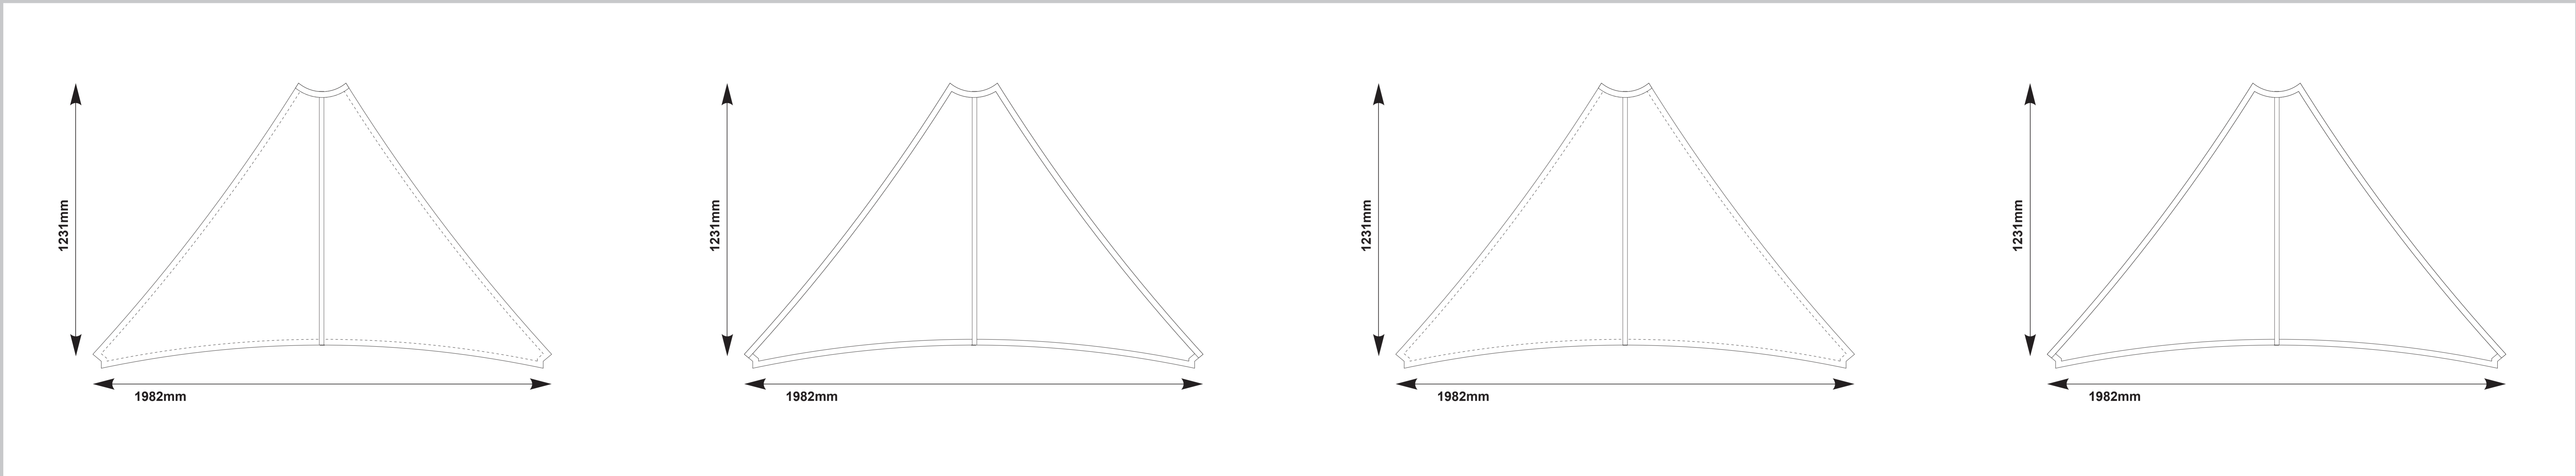

LEFT ROOF PANEL

FRONT ROOF PANEL

RIGHT ROOF PANEL

BACK ROOF PANEL

Please Note:
All artwork is printed in CMYK, please convert all PMS or RGB artwork to equivalent CMYK colour break downs. Please be aware that slight colour variation may occur in the printing process as colours displayed on a monitor can change when printed. Place artwork in the Design Layer of this document.

This template is designed at a 10% scale of the final product. Rasterised artwork supplied at 300dpi to suit this template size is the minimum requirement for a high quality final print.

+ Zoom in to view your artwork (Ctrl+equal sign)