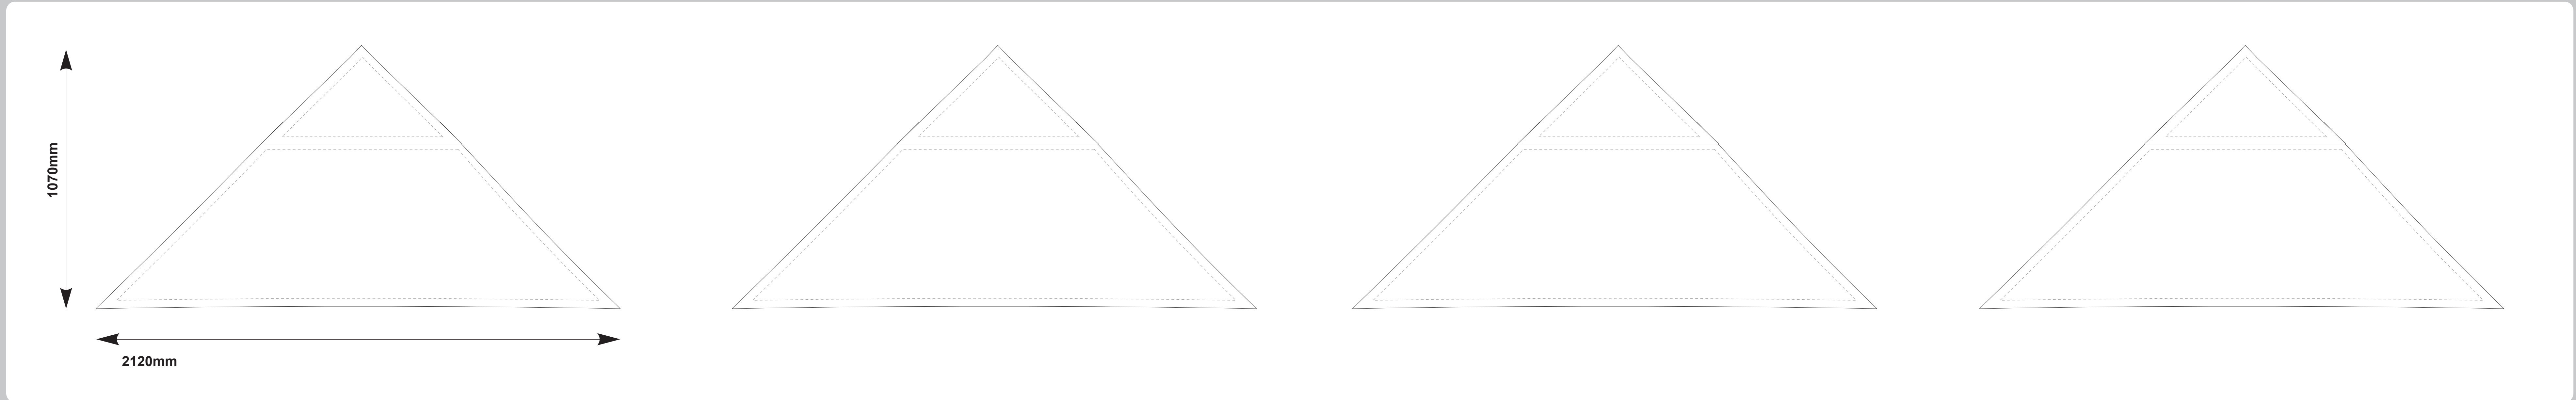

FIRST PANEL

SECOND PANEL

THIRD PANEL

FOURTH PANEL

Please Note:

All artwork is printed in CMYK, please convert all PMS or RGB artwork to equivalent CMYK colour break downs. Please be aware that slight colour variation may occur in the printing process as colours displayed on a monitor can change when printed. Place artwork in the Design Layer of this document.

This template is designed at a 10% scale of the final product. Rasterised artwork supplied at 300dpi to suit this template size is the minimum requirement for a high quality final print.

Zoom in to view your artwork (Ctrl+equal sign)