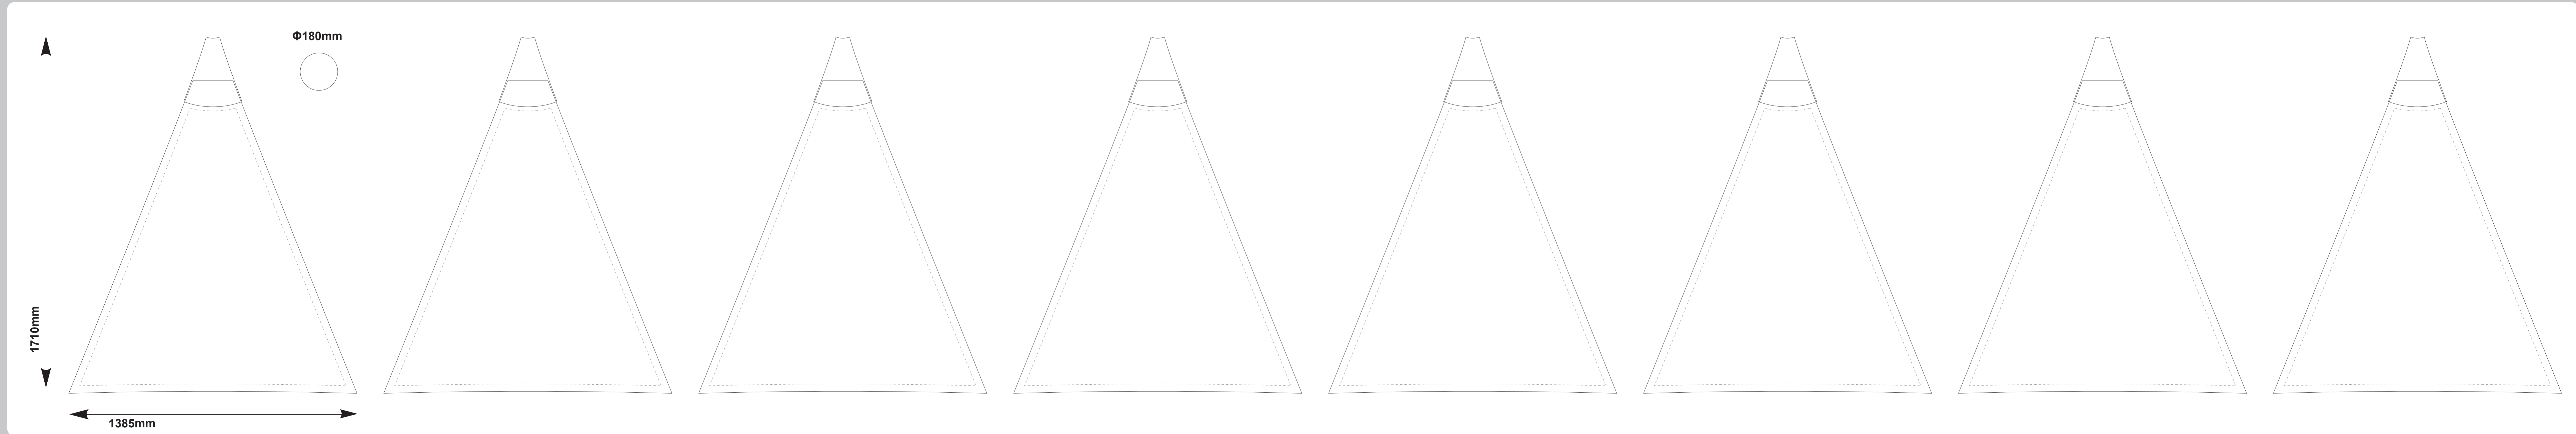

11FT PATIO MATISSE UMBRELLA

+ Zoom in to view your artwork (Ctrl+equal sign)

TYPEFACE / FONT USED

Arial - Bold

The font shown in the above box indicates the font used on your order.
Any free to download font can be used or alternatively please supply your font.
Please state to our Graphics Coordinator if you require this changed.

FABRIC

Screen Print Fabric: ☐ FS Acrylic ☐ Recasens ☐ Polyester ☐ Olefin ☐ Para.T

Digital Print Fabric: ☐ UV Digital ☐ PVC Vinyl

*Only one on the above fabric boxes can be selected per artwork template. Please state to our Graphics Coordinator if you require this changed.

FABRIC COLOR

WHITE

Allocated fabric color above for screenprinting, Digital printing fabric will be **WHITE ONLY**.

PMS COLOR MATCHING

PMS	PMS	PMS	PMS

All printing is done using CMYK on a large format printer.
Pantone Colours / PMS can be supplied they will be converted to a CMYK breakdown for digital printing.
Please state to our Graphics Coordinator if you require colour matching to either a PMS colour or a physical sample.
While we make every effort to match PMS colours, slight variation in colour will occur.

FIRST PANEL

SECOND PANEL

THIRD PANEL

FOURTH PANEL

FIFTH PANEL

SIXTH PANEL

SEVENTH PANEL

EIGHTH PANEL

Please Note:
All artwork is printed in CMYK, please convert all PMS or RGB artwork to equivalent CMYK colour break downs. Please be aware that slight colour variation may occur in the printing process as colours displayed on a monitor can change when printed.
Place artwork in the Design Layer of this document.

This template is designed at a 10% scale of the final product.
Rasterised artwork supplied at 300dpi to suit this template size is the minimum requirement for a high quality final print.

+ Zoom in to view your artwork (Ctrl+equal sign)