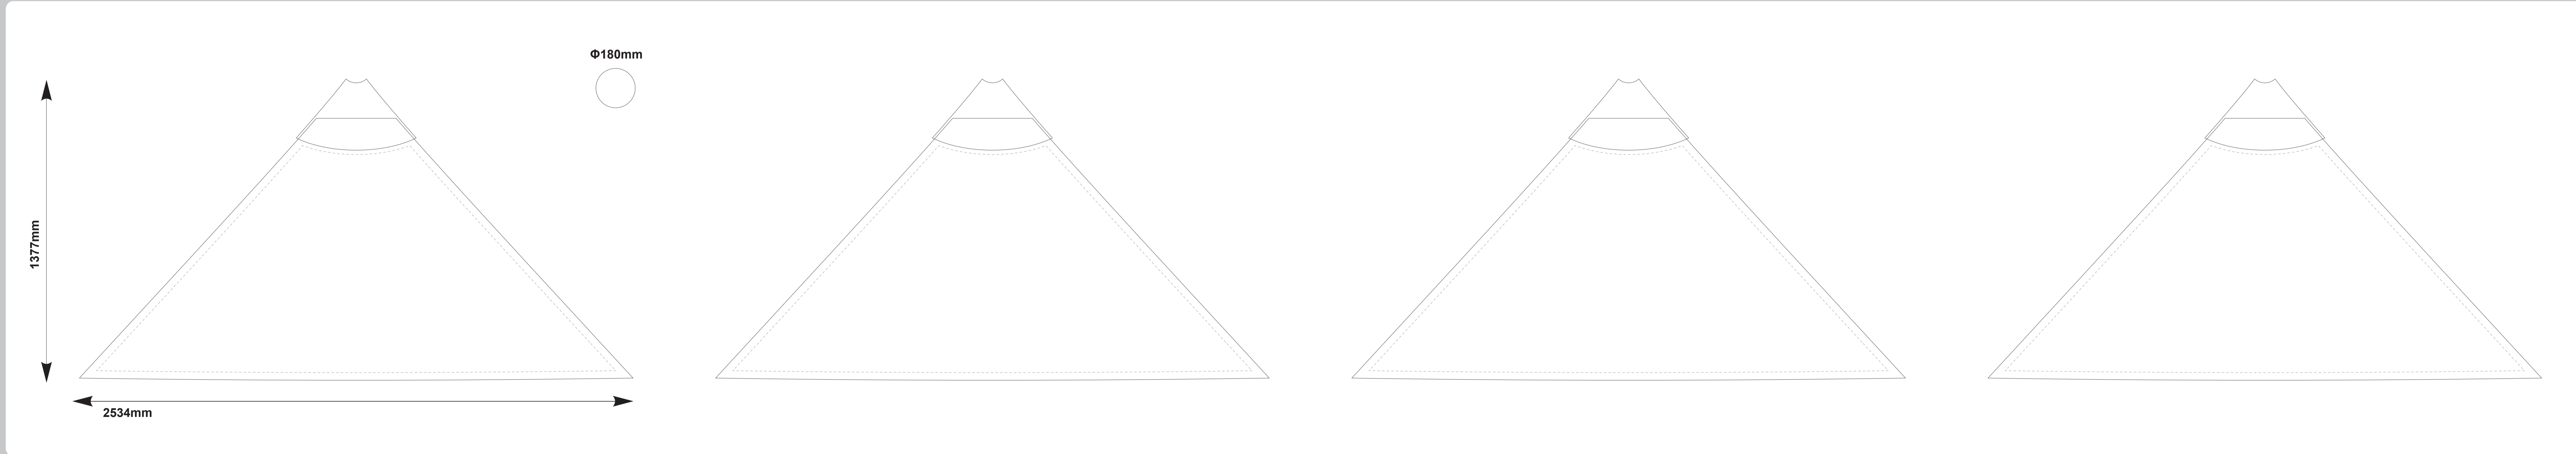

8X8FT PATIO SAVILLE UMBRELLA

+ Zoom in to view your artwork (Ctrl+equal sign)

TYPEFACE / FONT USED

Arial - Bold

The font shown in the above box indicates the font used on your order.

Any free to download font can be used or alternatively please supply your font.

Please state to our Graphics Coordinator if you require this changed.

FABRIC

Screen Print Fabric: FS Acrylic, Recasens, Polyester, Olefin, Para T.

Digital Print Fabric: UV Digital, PVC Vinyl.

*Only one on the above fabric boxes can be selected per artwork template. Please state to our Graphics Coordinator if you require this changed.

FABRIC COLOR

WHITE

Allocated fabric color above for screenprinting. Digital printing fabric will be WHITE ONLY.

PMS COLOR MATCHING

PMS	PMS	PMS	PMS

All printing is done using CMYK on a large format printer.

Pantone Colours / PMS can be supplied they will be converted to a CMYK breakdown for digital printing.

Please state to our Graphics Coordinator if you require colour matching to either a PMS colour or a physical sample.

While we make every effort to match PMS colours, slight variation in colour will occur.

FIRST PANEL

SECOND PANEL

THIRD PANEL

FOURTH PANEL

Please Note:
All artwork is printed in CMYK, please convert all PMS or RGB artwork to equivalent CMYK colour break downs. Please be aware that slight colour variation may occur in the printing process as colours displayed on a monitor can change when printed.
Place artwork in the Design Layer of this document.

This template is designed at a 10% scale of the final product.
Rasterised artwork supplied at 300dpi to suit this template size is the minimum requirement for a high quality final print.

+ Zoom in to view your artwork (Ctrl+equal sign)