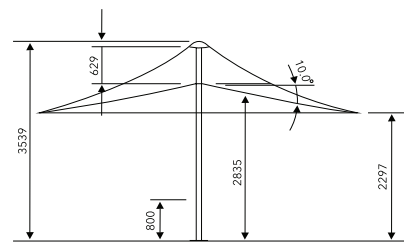

ITEM	SPECIFICATION		
Size	7' x 7' (2x2m)	10'x10' (3x3m)	13'x13' (4x4m)
Finished Height	11'7" (3539mm)		
Clearance	7'7" (2297mm)		
Umbrella Diameter	7'7" (2.8m)	13'9" (4.2m)	18' 3" (5.56m)
Weight	187lb (85kg)	196lb (89kg)	212lb (96kg)
Frame Pole	Powder coated aluminium 90mm diameter		
Fabric	PVC 800GSM		
Colors	White		
Printing	Full Colour Digital Printing		
Wind speed open	70mph (112km/h)		
Wind speed closed	90mph (148km/h)		

ADDITIONAL INFORMATION

INFORMATION Flare Shade's PVC range of Umbrellas are both contemporary and strong. The heavy duty PVC is waterproof, rated UV 50 + and has fire retardant. The heavy duty aluminium umbrella frame is strong, robust and will stand up to adverse weather conditions. PVC Umbrella canopies can be made in a variety of colors depending on the visual outcome you are wanting to achieve. PVC Umbrellas are available in 7'x7', 11'x11' and 13'x13'. Integrated lighting systems and heaters are also available.

Heater

Type: Outdoor Heater
 Fits Umbrella Pole Size: 30-53mm
 Input Voltage: 220V-240V
 Power: 1500W
 Weather Proof: IP23 (International Protection Rating)
 Lifespan (lamp): approx. 5000 Hours

Floodlight

Type: Outdoor Heater
 Fits Umbrella Pole Size: 30-53mm
 Input Voltage: 220V-240V
 Frequency Coverage: 50Hz - 60Hz
 Power: 90W
 Power Factor: ≥0.9
 Weather Proof: IP65 (International Protection Rating)
 Lifespan: approx. 50,000 Hours
 Stick area: 45x70mm