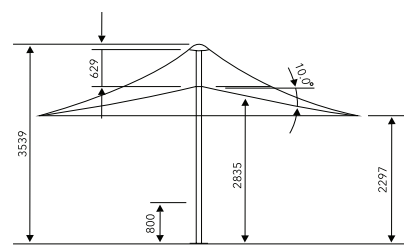

ITEM	SPECIFICATION		
Size	7' x 7' (2x2m)	10'x10' (3x3m)	13'x13' (4x4m)
Finished Height	11'7" (3539mm)		
Clearance	7'7" (2297mm)		
Umbrella Diameter	7'7" (2.8m)	13'9" (4.2m)	18' 3" (5.56m)
Weight	187lb (85kg)	196lb (89kg)	212lb (96kg)
Frame Pole	Powder coated aluminium 90mm diameter		
Fabric	PVC 800GSM		
Colors	White		
Printing	Full Colour Digital Printing		
Wind speed open	70mph (112km/h)		
Wind speed closed	90mph (148km/h)		

ADDITIONAL INFORMATION

INFORMATION Flare Shade's PVC range of Umbrellas are both contemporary and strong. The heavy duty PVC is waterproof, rated UV 50 + and has fire retardant. The heavy duty aluminium umbrella frame is strong, robust and will stand up to adverse weather conditions. PVC Umbrella canopies can be made in a variety of colors depending on the visual outcome you are wanting to achieve. PVC Umbrellas are available in 7'x7', 11'x11' and 13'x13'. Integrated lighting systems and heaters are also available.

Heater

Type: Outdoor Heater
 Fits Umbrella Pole Size: 30-53mm
 Input Voltage: 220V-240V
 Power: 1500W
 Weather Proof: IP23 (International Protection Rating)
 Lifespan (lamp): approx. 5000 Hours

Floodlight

Type: Outdoor Heater
 Fits Umbrella Pole Size: 30-53mm
 Input Voltage: 220V-240V
 Frequency Coverage: 50Hz - 60Hz
 Power: 90W
 Power Factor: ≥0.9
 Weather Proof: IP65 (International Protection Rating)
 Lifespan: approx. 50,000 Hours
 Stick area: 45x70mm