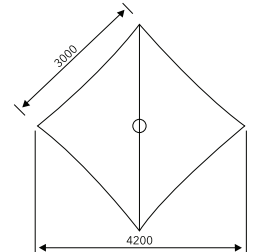

ITEM	SPECIFICATION		
Size	7' x 7' (2x2m)	10'x10' (3x3m)	13'x13' (4x4m)
Finished Height	11'7" (3539mm)		
Clearance	7'7" (2297mm)		
Umbrella Diameter	7'7" (2.8m)	13'9" (4.2m)	18' 3" (5.56m)
Weight	187lb (85kg)	196lb (89kg)	212lb (96kg)
Frame Pole	Powder coated aluminium 90mm diameter		
Fabric	PVC 800GSM		
Colors	White		
Printing	Full Colour Digital Printing		
Wind speed open	70mph (112km/h)		
Wind speed closed	90mph (148km/h)		

Heater

Type: Outdoor Heater
 Fits Umbrella Pole Size: 30-53mm
 Input Voltage: 220V-240V
 Power: 1500W
 Weather Proof: IP23 (International Protection Rating)
 Lifespan (lamp): approx. 5000 Hours

Floodlight

Type: Outdoor Heater
 Fits Umbrella Pole Size: 30-53mm
 Input Voltage: 220V-240V
 Frequency Coverage: 50Hz - 60Hz
 Power: 90W
 Power Factor: ≥0.9
 Weather Proof: IP65 (International Protection Rating)
 Lifespan: approx. 50,000 Hours
 Stick area: 45x70mm