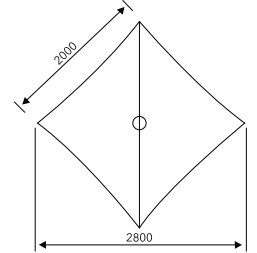

ITEM	SPECIFICATION		
Size	7' x 7' (2x2m)	10'x10' (3x3m)	13'x13' (4x4m)
Finished Height	11'7" (3539mm)		
Clearance	7'7" (2297mm)		
Umbrella Diameter	7'7" (2.8m)	13'9" (4.2m)	18' 3" (5.56m)
Weight	187lb (85kg)	196lb (89kg)	212lb (96kg)
Frame Pole	Powder coated aluminium 90mm diameter		
Fabric	PVC 800GSM		
Colors	White		
Printing	Full Colour Digital Printing		
Wind speed open	70mph (112km/h)		
Wind speed closed	90mph (148km/h)		

Heater

Type: Outdoor Heater
 Fits Umbrella Pole Size: 30-53mm
 Input Voltage: 220V-240V
 Power: 1500W
 Weather Proof: IP23 (International Protection Rating)
 Lifespan (lamp): approx. 5000 Hours

Floodlight

Type: Outdoor Heater
 Fits Umbrella Pole Size: 30-53mm
 Input Voltage: 220V-240V
 Frequency Coverage: 50Hz - 60Hz
 Power: 90W
 Power Factor: ≥0.9
 Weather Proof: IP65 (International Protection Rating)
 Lifespan: approx. 50,000 Hours
 Stick area: 45x70mm