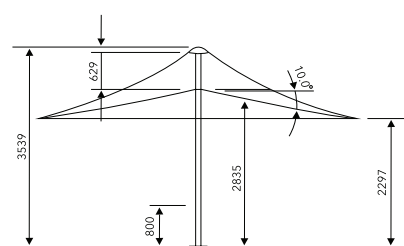

ITEM	SPECIFICATION		
Size	7' x 7' (2x2m)	10'x10' (3x3m)	13'x13' (4x4m)
Finished Height	11'7" (3539mm)		
Clearance	7'7" (2297mm)		
Umbrella Diameter	7'7" (2.8m)	13'9" (4.2m)	18' 3" (5.56m)
Weight	187lb (85kg)	196lb (89kg)	212lb (96kg)
Frame Pole	Powder coated aluminium 90mm diameter		
Fabric	PVC 800GSM		
Colors	White		
Printing	Full Colour Digital Printing		
Wind speed open	70mph (112km/h)		
Wind speed closed	90mph (148km/h)		

ADDITIONAL INFORMATION

INFORMATION Flare Shade's PVC range of Umbrellas are both contemporary and strong. The heavy duty PVC is waterproof, rated UV 50 + and has fire retardant. The heavy duty aluminium umbrella frame is strong, robust and will stand up to adverse weather conditions. PVC Umbrella canopies can be made in a variety of colors depending on the visual outcome you are wanting to achieve. PVC Umbrellas are available in 7'x7', 11'x11' and 13'x13'. Integrated lighting systems and heaters are also available.

Heater

Type: Outdoor Heater
 Fits Umbrella Pole Size: 30-53mm
 Input Voltage: 220V-240V
 Power: 1500W
 Weather Proof: IP23 (International Protection Rating)
 Lifespan (lamp): approx. 5000 Hours

Floodlight

Type: Outdoor Heater
 Fits Umbrella Pole Size: 30-53mm
 Input Voltage: 220V-240V
 Frequency Coverage: 50Hz - 60Hz
 Power: 90W
 Power Factor: ≥0.9
 Weather Proof: IP65 (International Protection Rating)
 Lifespan: approx. 50,000 Hours
 Stick area: 45x70mm