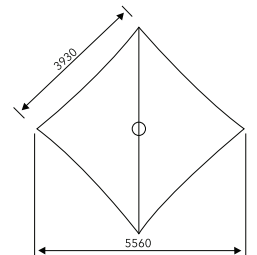

ITEM	SPECIFICATION		
Size	7' x 7' (2x2m)	10'x10' (3x3m)	13'x13' (4x4m)
Finished Height	11'7" (3539mm)		
Clearance	7'7" (2297mm)		
Umbrella Diameter	7'7" (2.8m)	13'9" (4.2m)	18' 3" (5.56m)
Weight	187lb (85kg)	196lb (89kg)	212lb (96kg)
Frame Pole	Powder coated aluminium 90mm diameter		
Fabric	PVC 800GSM		
Colors	White		
Printing	Full Colour Digital Printing		
Wind speed open	70mph (112km/h)		
Wind speed closed	90mph (148km/h)		

Heater

Type: Outdoor Heater
 Fits Umbrella Pole Size: 30-53mm
 Input Voltage: 220V-240V
 Power: 1500W
 Weather Proof: IP23 (International Protection Rating)
 Lifespan (lamp): approx. 5000 Hours

Floodlight

Type: Outdoor Heater
 Fits Umbrella Pole Size: 30-53mm
 Input Voltage: 220V-240V
 Frequency Coverage: 50Hz - 60Hz
 Power: 90W
 Power Factor: ≥0.9
 Weather Proof: IP65 (International Protection Rating)
 Lifespan: approx. 50,000 Hours
 Stick area: 45x70mm