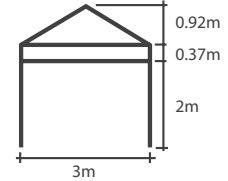

ITEM	SPECIFICATION		
Size	10' x 10' (3x3m)	10' x 15' (3x4.5m)	10' x 20' (3x6m)
Height	10' 10" (3.29m)	10' 10" (3.29m)	10' 10" (3.29m)
Clearance	6' 7" (2m)	6' 7" (2m)	6' 7" (2m)
Frame Box Dimensions	65" x 10" x 10" (165x25x25cm)	65" x 13" x 10" (165x33x25cm)	65" x 17" x 10" (165 x42x25cm)
Frame Weight	41lb (18.5kg)	52lb (23.5kg)	70lb (31.5kg)
Roof Canopy Weights	16lb (7kg)	22lb (10kg)	29lb (13kg)
Main Profile	Reinforced 1 3/4" (45mm x 40mm x 1.5mm) Hexagonal		
Truss Bars	Reinforced 1" x 1/2" (25mm x 12.5mm x 1.5mm)		
Material	Aluminum T 6063 6005/T5		
Push Button Connectors	Yes		
Roof Tension	Spring		
Nuts & Bolts	Stainless Steel		
Connectors	Aluminum		
Feet	Zinc Coated Steel 4"x4" (100mm x 100mm)		
Fabric	Plain 500D PVC Coated Polyester  Printed 600D PU Coated Polyester		
Optional Frame Colors	Metalic red, blue, black & gold 		
Instant Canopy Includes	Ropes, Steel Stakes & Heavy Duty Wheeled Protective Cover		
Manufacturer's Warranty	Frame 5 Years / Polyester Plain & Printed 1 Year		

### TECHNICAL DIAGRAMS

10' x 10'

10' x 15'

10' x 20'