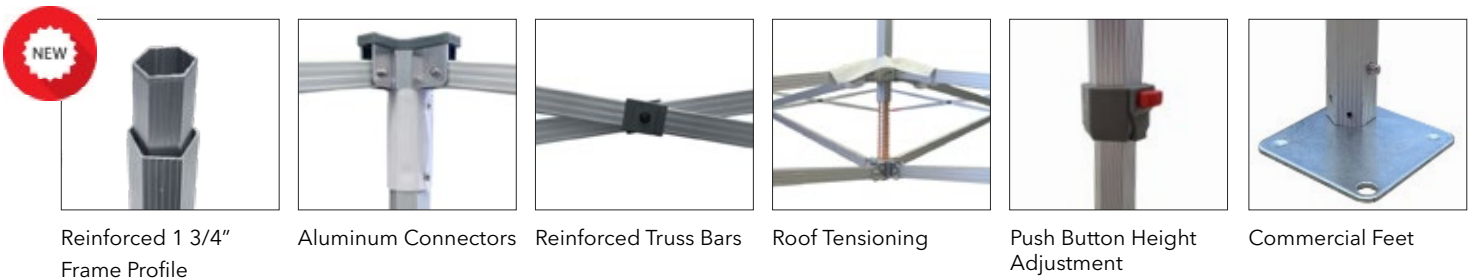

Reinforced 1 3/4" Frame Profile

Aluminum Connectors

Reinforced Truss Bars

Roof Tensioning

Push Button Height Adjustment

Commercial Feet Adjustment