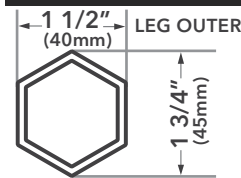

FRAME DETAIL

WE CAN CUSTOM PRINT ANY COLOR*