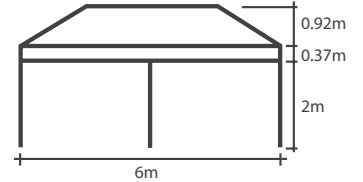

ITEM	SPECIFICATION		
Size	10' x 10' (3x3m)	10' x 15' (3x4.5m)	10' x 20' (3x6m)
Height	10' 10" (3.29m)	10' 10" (3.29m)	10' 10" (3.29m)
Clearance	6' 7" (2m)	6' 7" (2m)	6' 7" (2m)
Frame Box Dimensions	65" x 10" x 10" (165x25x25cm)	65" x 13" x 10" (165x33x25cm)	65" x 17" x 10" (165 x42x25cm)
Frame Weight	41lb (18.5kg)	52lb (23.5kg)	70lb (31.5kg)
Roof Canopy Weights	16lb (7kg)	22lb (10kg)	29lb (13kg)
Main Profile	Reinforced 1 3/4" (45mm x 40mm x 1.5mm) Hexagonal		
Truss Bars	Reinforced 1" x 1/2" (25mm x 12.5mm x 1.5mm)		
Material	Aluminum T 6063 6005/T5		
Push Button Connectors	Yes		
Roof Tension	Spring		
Nuts & Bolts	Stainless Steel		
Connectors	Aluminum		
Feet	Zinc Coated Steel 4"x4" (100mm x 100mm)		
Fabric	Plain 500D PVC Coated Polyester  Printed 600D PU Coated Polyester		
Optional Frame Colors	Metalic red, blue, black & gold 		
Instant Canopy Includes	Ropes, Steel Stakes & Heavy Duty Wheeled Protective Cover		
Manufacturer's Warranty	Frame 5 Years / Polyester Plain & Printed 1 Year		

### TECHNICAL DIAGRAMS

10' x 10'

10' x 15'

10' x 20'