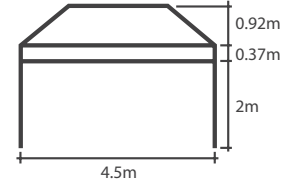

ITEM	SPECIFICATION		
Size	10' x 10' (3x3m)	10' x 15' (3x4.5m)	10' x 20' (3x6m)
Height	10' 10" (3.29m)	10' 10" (3.29m)	10' 10" (3.29m)
Clearance	6' 7" (2m)	6' 7" (2m)	6' 7" (2m)
Frame Box Dimensions	65" x 10" x 10" (165x25x25cm)	65" x 13" x 10" (165x33x25cm)	65" x 17" x 10" (165 x42x25cm)
Frame Weight	41lb (18.5kg)	52lb (23.5kg)	70lb (31.5kg)
Roof Canopy Weights	16lb (7kg)	22lb (10kg)	29lb (13kg)
Main Profile	Reinforced 1 3/4" (45mm x 40mm x 1.5mm) Hexagonal		
Truss Bars	Reinforced 1" x 1/2" (25mm x 12.5mm x 1.5mm)		
Material	Aluminum T 6063 6005/T5		
Push Button Connectors	Yes		
Roof Tension	Spring		
Nuts & Bolts	Stainless Steel		
Connectors	Aluminum		
Feet	Zinc Coated Steel 4"x4" (100mm x 100mm)		
Fabric	Plain 500D PVC Coated Polyester  Printed 600D PU Coated Polyester		
Optional Frame Colors	Metalic red, blue, black & gold 		
Instant Canopy Includes	Ropes, Steel Stakes & Heavy Duty Wheeled Protective Cover		
Manufacturer's Warranty	Frame 5 Years / Polyester Plain & Printed 1 Year		

### TECHNICAL DIAGRAMS

10' x 10'

10' x 15'

10' x 20'